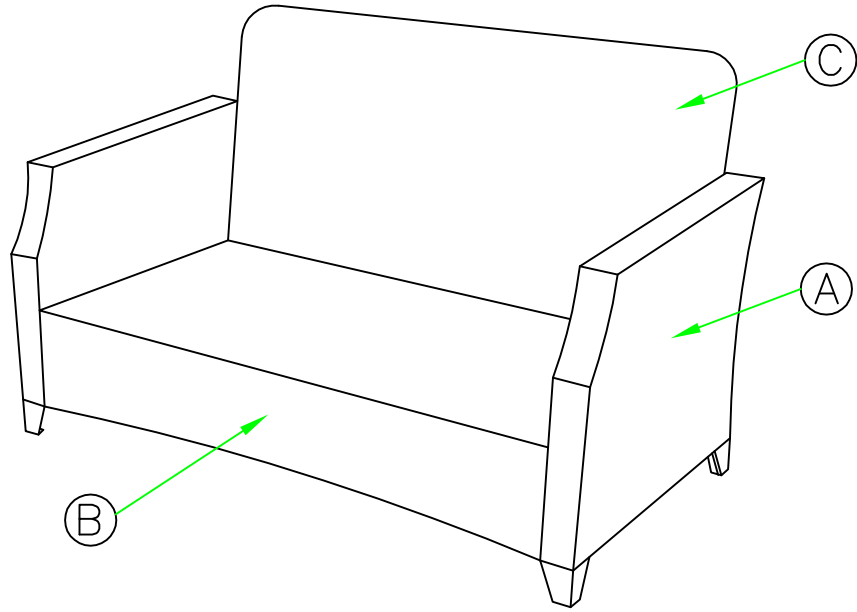

	PARTS LIST	DESCRIPTION	QTY
A		part A	2
B		part B	1
C		part C	1
D		1/4"x30 mm BOLT	12
E		Ø6.5x1.0 mm WASHER	12
F		1/4" NUT	12
G		HEX WRENCH	1
H		HEX BOLT DRIVER	1

	PARTS LIST	DESCRIPTION	QTY
A		part A	1
B		part B	2
C		part C	2
D		1/4"x35 mm BOLT	12
E		∅6.5x1.0 mm WASHER	12
H		HEX BOLT DRIVER	1

	PARTS LIST	DESCRIPTION	QTY
A		part A	2
B		part B	1
C		part C	1
D		1/4"x30 mm BOLT	13
E		ø6.5x1.0 mm WASHER	13
F		1/4" NUT	13
G		HEX WRENCH	1
H		HEX BOLT DRIVER	1