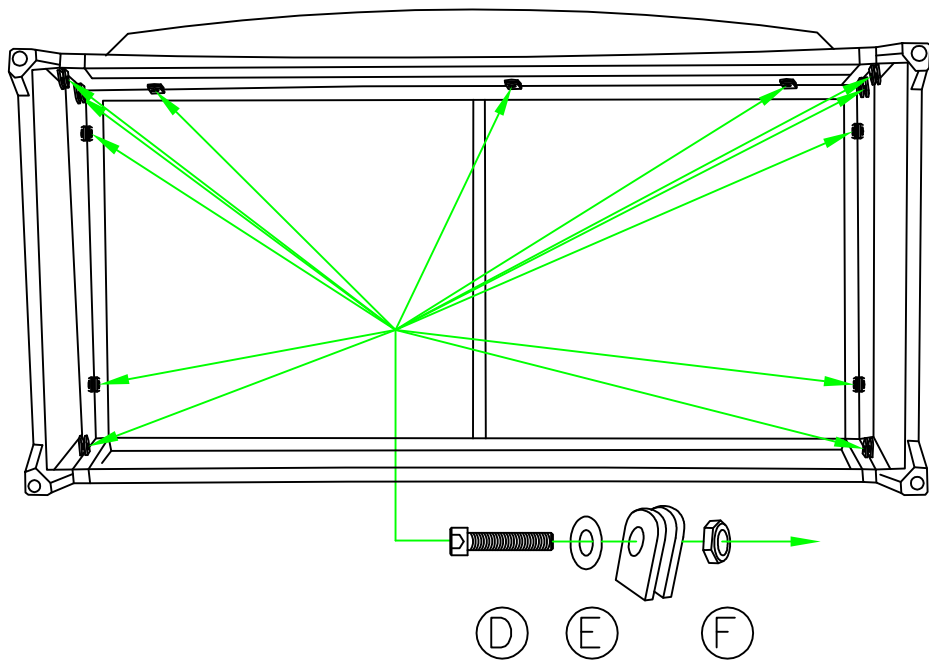

	PARTS LIST	DESCRIPTION	QTY
A		part A	2
B		part B	1
C		part C	1
D		1/4"x30 mm BOLT	12
E		Ø6.5x1.0 mm WASHER	12
F		1/4" NUT	12
G		HEX WRENCH	1
H		HEX BOLT DRIVER	1

	PARTS LIST	DESCRIPTION	QTY
A		part A	1
B		part B	2
C		part C	2
D		1/4"x35 mm BOLT	12
E		∅6.5x1.0 mm WASHER	12
H		HEX BOLT DRIVER	1

	PARTS LIST	DESCRIPTION	QTY
A		part A	2
B		part B	1
C		part C	1
D		1/4"x30 mm BOLT	13
E		ø6.5x1.0 mm WASHER	13
F		1/4" NUT	13
G		HEX WRENCH	1
H		HEX BOLT DRIVER	1