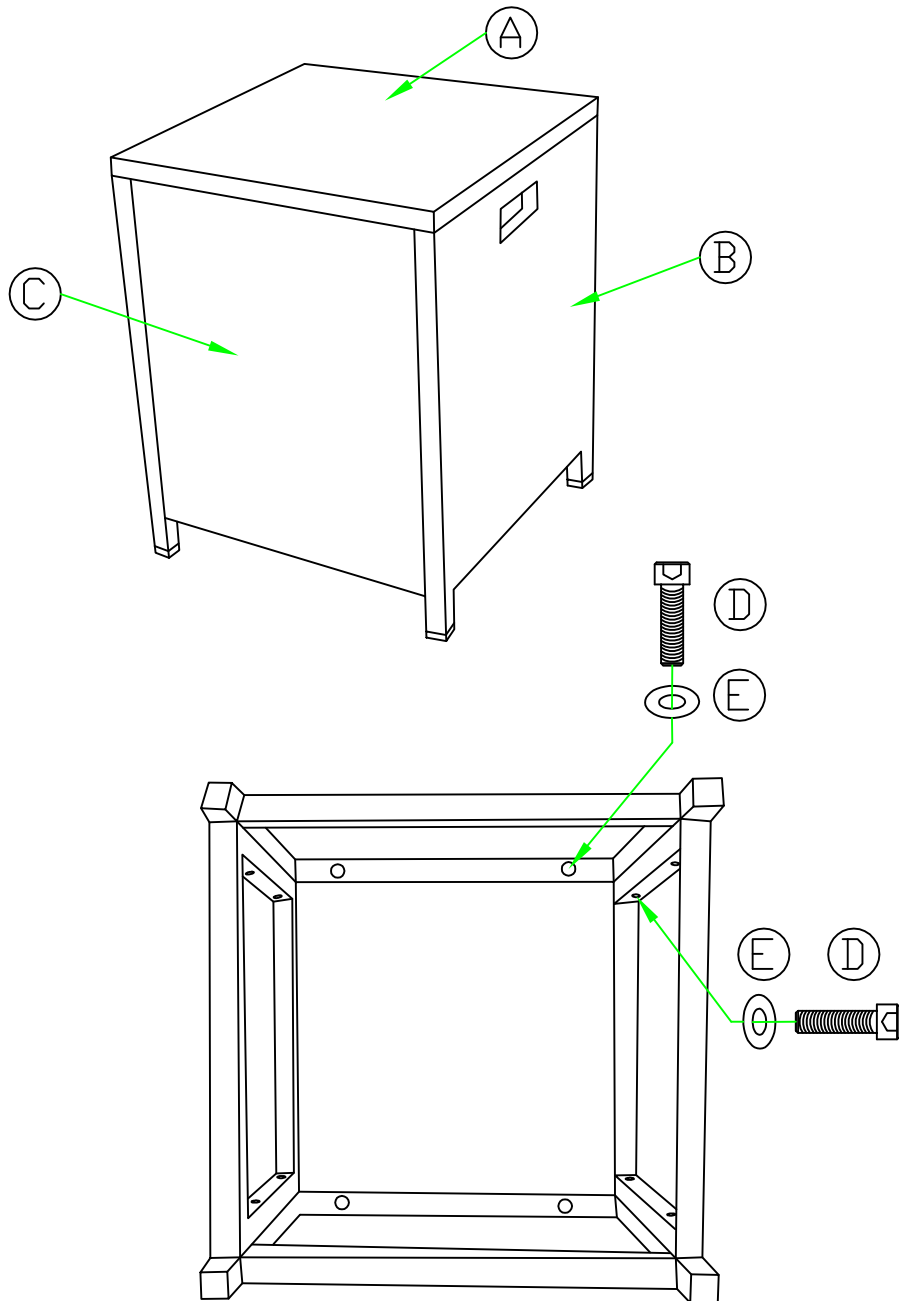

	PARTS LIST	DESCRIPTION	QTY
A		part A	2
B		part B	1
C		part C	1
D		1/4"x30 mm BOLT	12
E		Ø6.5x1.0 mm WASHER	12
F		1/4" NUT	12
G		HEX WRENCH	1
H		HEX BOLT DRIVER	1

	PARTS LIST	DESCRIPTION	QTY
A		part A	1
B		part B	2
C		part C	2
D		1/4"x35 mm BOLT	12
E		∅6.5x1.0 mm WASHER	12
H		HEX BOLT DRIVER	1

	PARTS LIST	DESCRIPTION	QTY
A		part A	2
B		part B	1
C		part C	1
D		1/4"x30 mm BOLT	13
E		ø6.5x1.0 mm WASHER	13
F		1/4" NUT	13
G		HEX WRENCH	1
H		HEX BOLT DRIVER	1